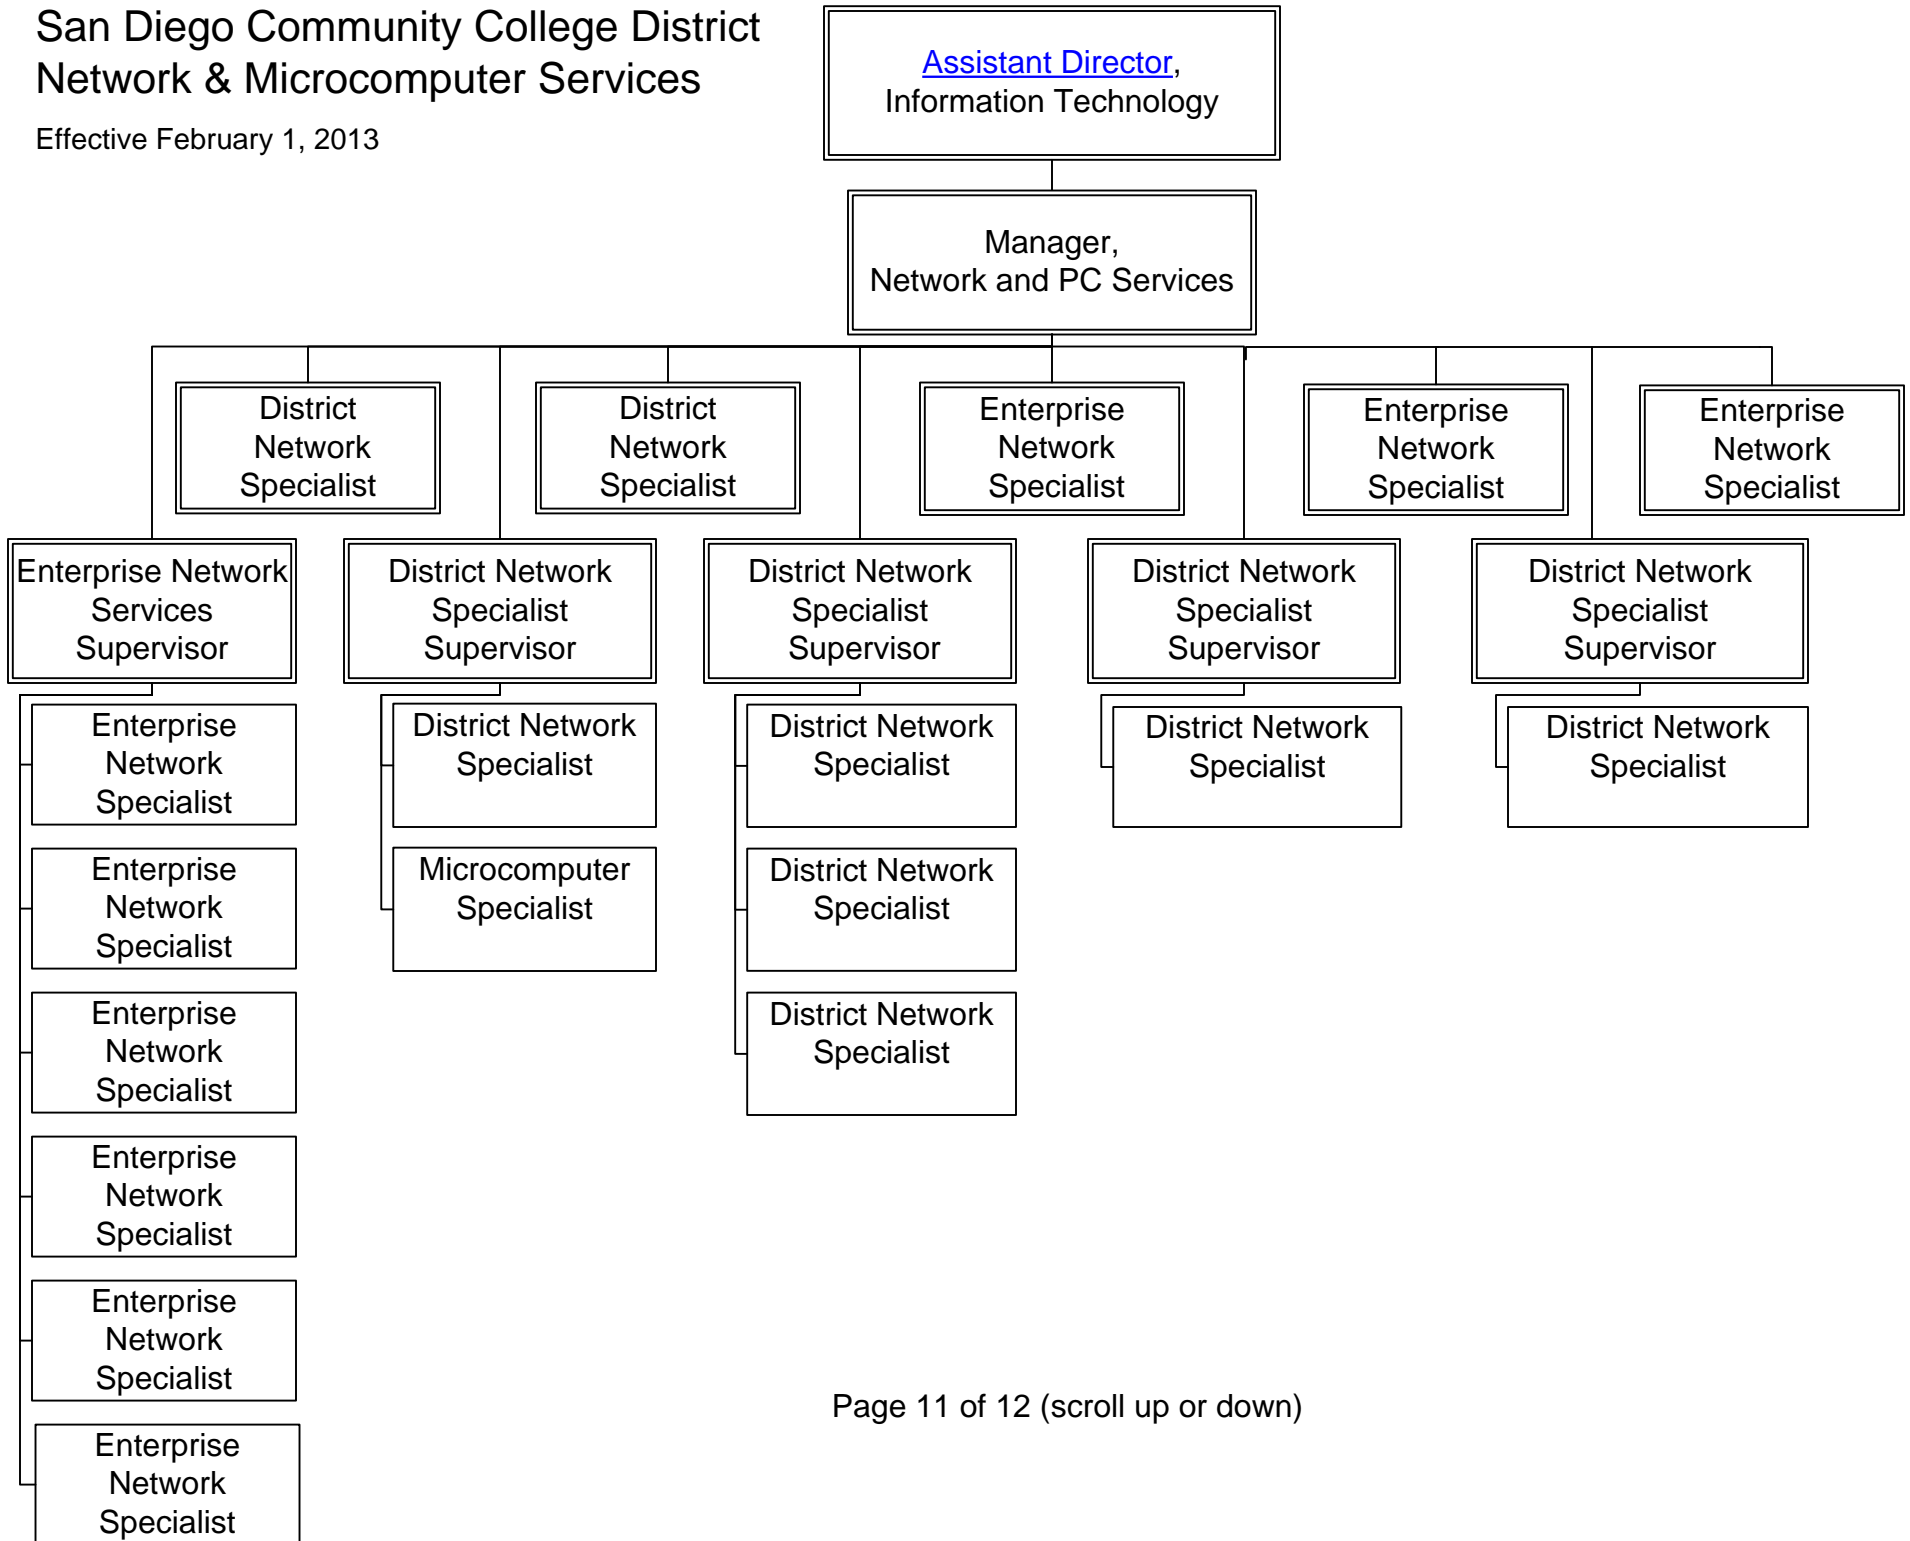

San Diego Community College District Web Services

Effective February 1, 2013

San Diego Community College District Technical Services

Effective February 1, 2013

San Diego Community College District Telephone Services

Effective February 1, 2013

San Diego Community College District Network & Microcomputer Services

Effective February 1, 2013

San Diego Community College District Help Desk Services

Effective February 1, 2013